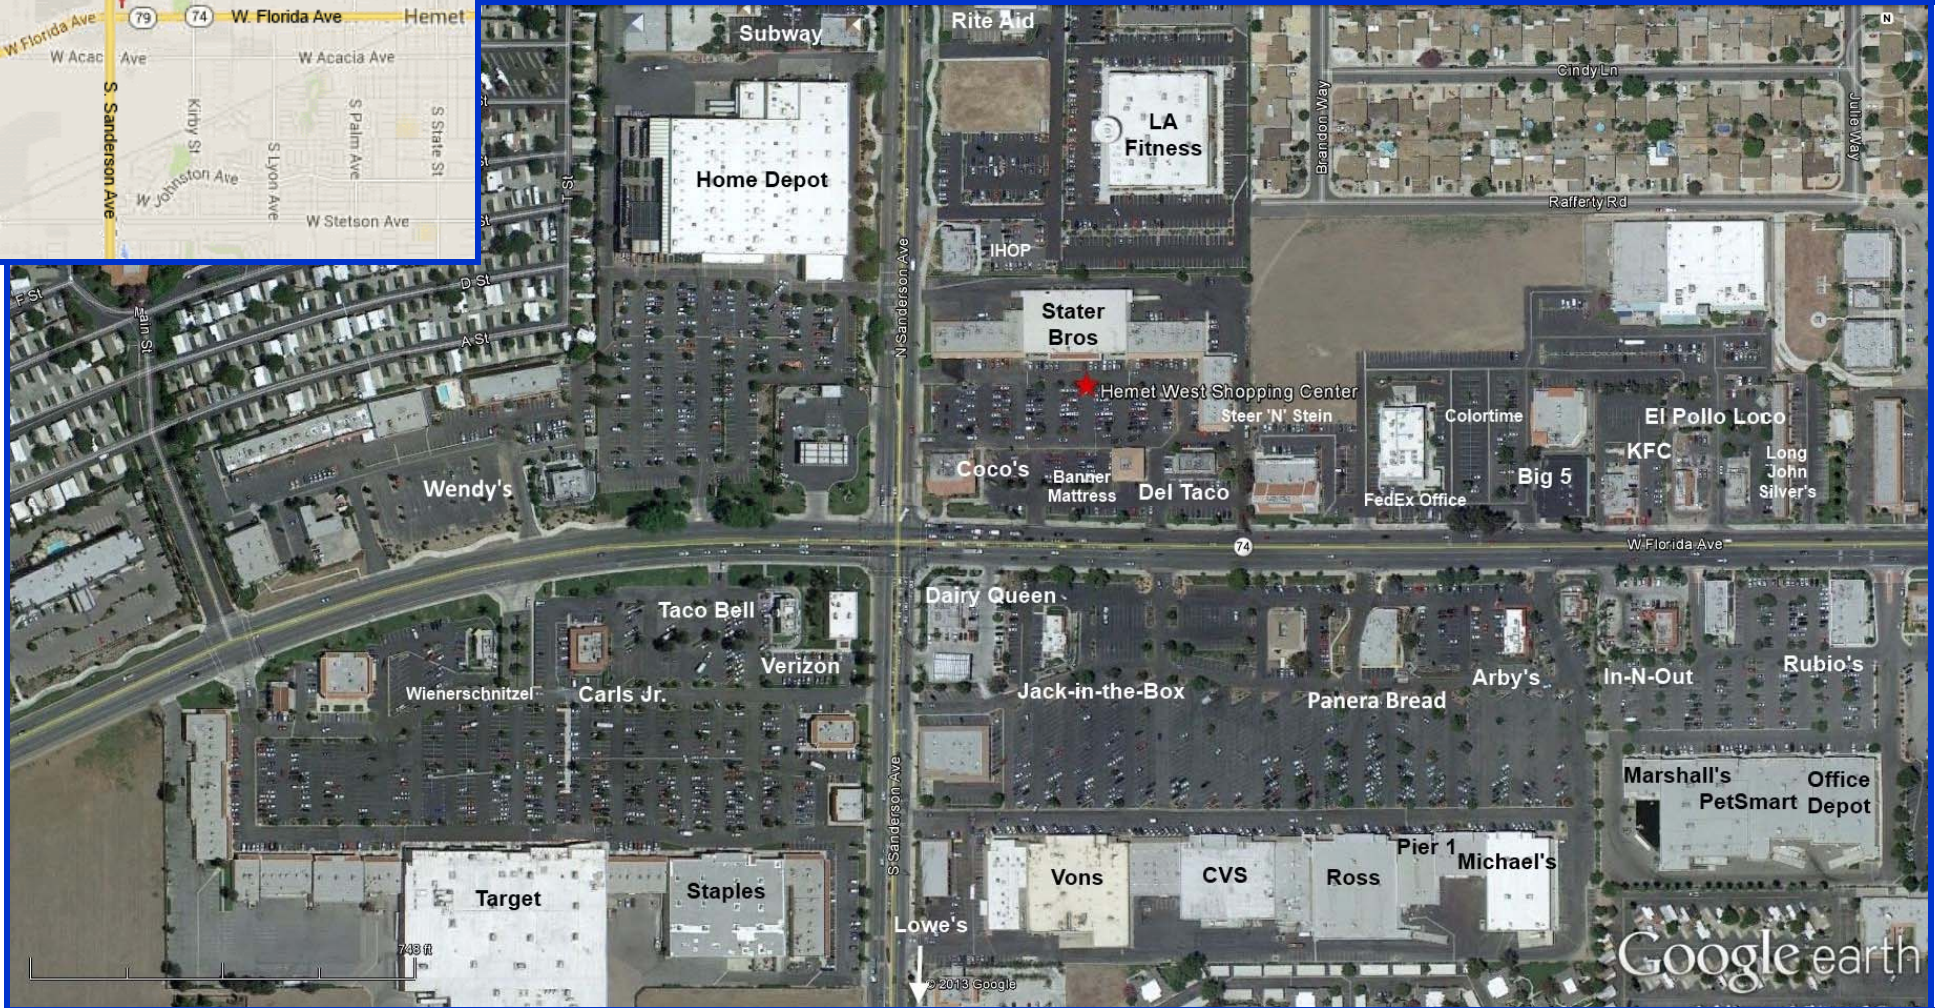

HEMET WEST SHOPPING CENTER

NEIGHBORING RETAILERS

STRATA
PROPERTIES

JEFF MAYHEW
(949) 833-8400, EXT. 250
jeff@strataproperties.com

SHELLEY DYVIG
(949) 833-8400, EXT. 240
sdyvig@strataproperties.com